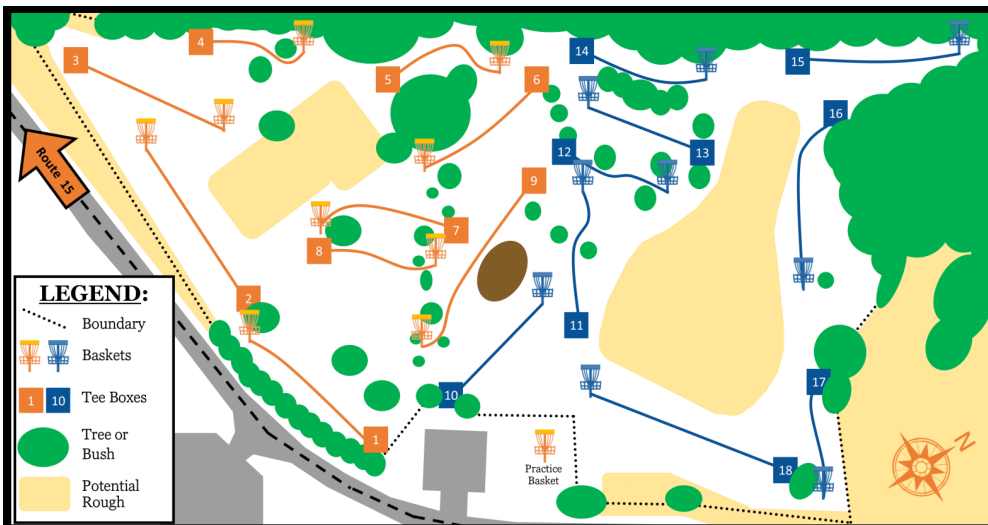

Course Address: 14111 Litchfield Drive, Orange, VA 22960

- The disc golf course is open dawn-dusk, no use is permitted at night.
- Play at your own risk. Be aware of wildlife, including groundhog holes. Watch your step!
- Motorized vehicles, such as golf carts, are prohibited.
- In this setting, dogs and discs don't mix. Please don't walk dogs on course.
- Do not climb woodpiles or trespass on neighboring properties to retrieve discs.
- Alcohol and illegal drug use is prohibited.
- In an emergency, dial 911.