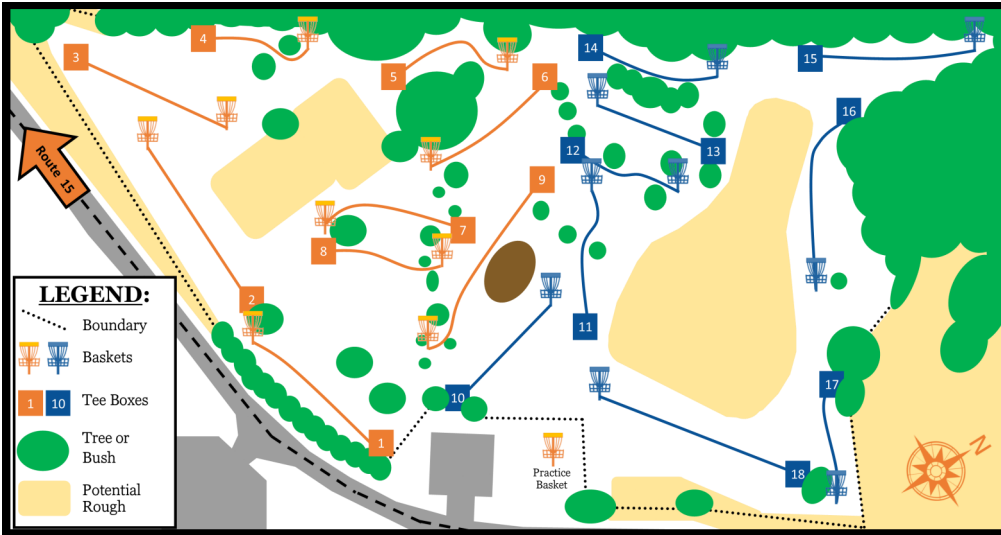

Course Address: 14111 Litchfield Drive, Orange, VA 22960

- The disc golf course is open dawn-dusk, no use is permitted at night.
- Play at your own risk. Be aware of wildlife, including groundhog holes. Watch your step!
- Motorized vehicles, such as golf carts, are prohibited.
- In this setting, dogs and discs don't mix. Please don't walk dogs on course.
- Do not climb woodpiles or trespass on neighboring properties to retrieve discs.
- Alcohol and illegal drug use is prohibited.
- In an emergency, dial 911.