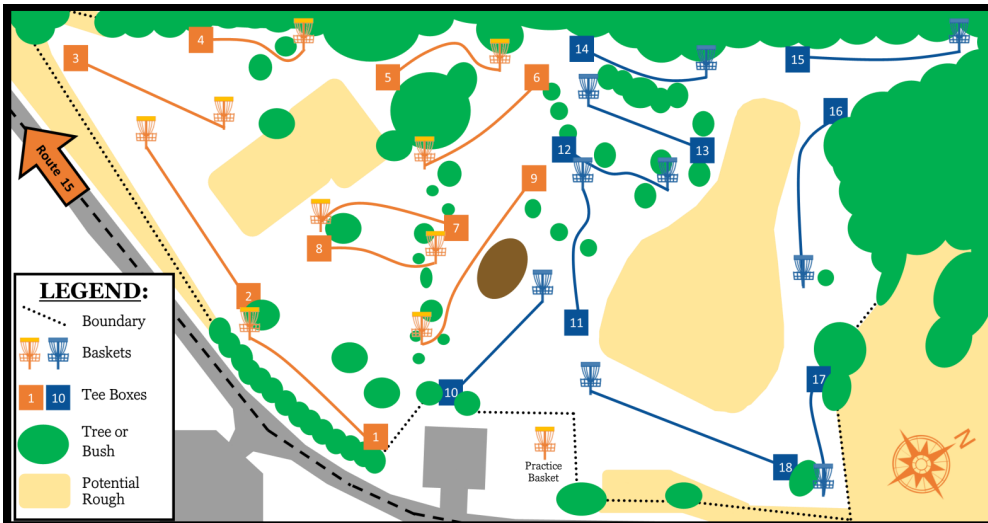

Orange County Disc Golf Course Official Scorecard

PLAYER	1	2	3	4	5	6	7	8	9	F-9	10	11	12	13	14	15	16	17	18	B-9	Round	
PAR	3	3	3	3	3	3	3	3	3	27	3	3	3	3	3	3	3	3	3	4	28	55

The Orange County Disc Golf Course is operated by Orange County Parks & Recreation.
(540) 672-5435, www.orangecountyva.gov/discgolf

Course Address: 14111 Litchfield Drive, Orange, VA 22960

- The disc golf course is open dawn-dusk, no use is permitted at night.
- Play at your own risk. Be aware of wildlife, including groundhog holes. Watch your step!
- Motorized vehicles, such as golf carts, are prohibited.
- In this setting, dogs and discs don't mix. Please don't walk dogs on course.
- Do not climb woodpiles or trespass on neighboring properties to retrieve discs.
- Alcohol and illegal drug use is prohibited.
- In an emergency, dial 911.